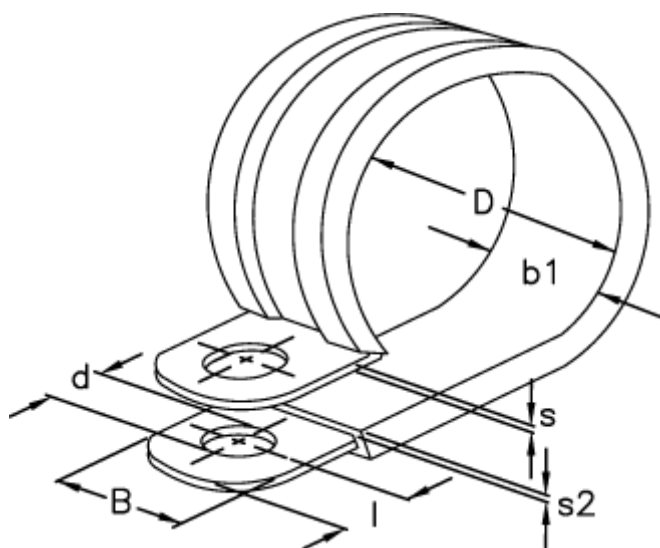

Article number: 029457112008

Description: Norma pipe retaining clip  
RLGU 1. 8/12 W1

## Measures

---

b1	= 15.0
d	= 6.4
Diameter D	= 8
l	= 6
s	= 0.8
s2	= 1.2
Width B	= 12